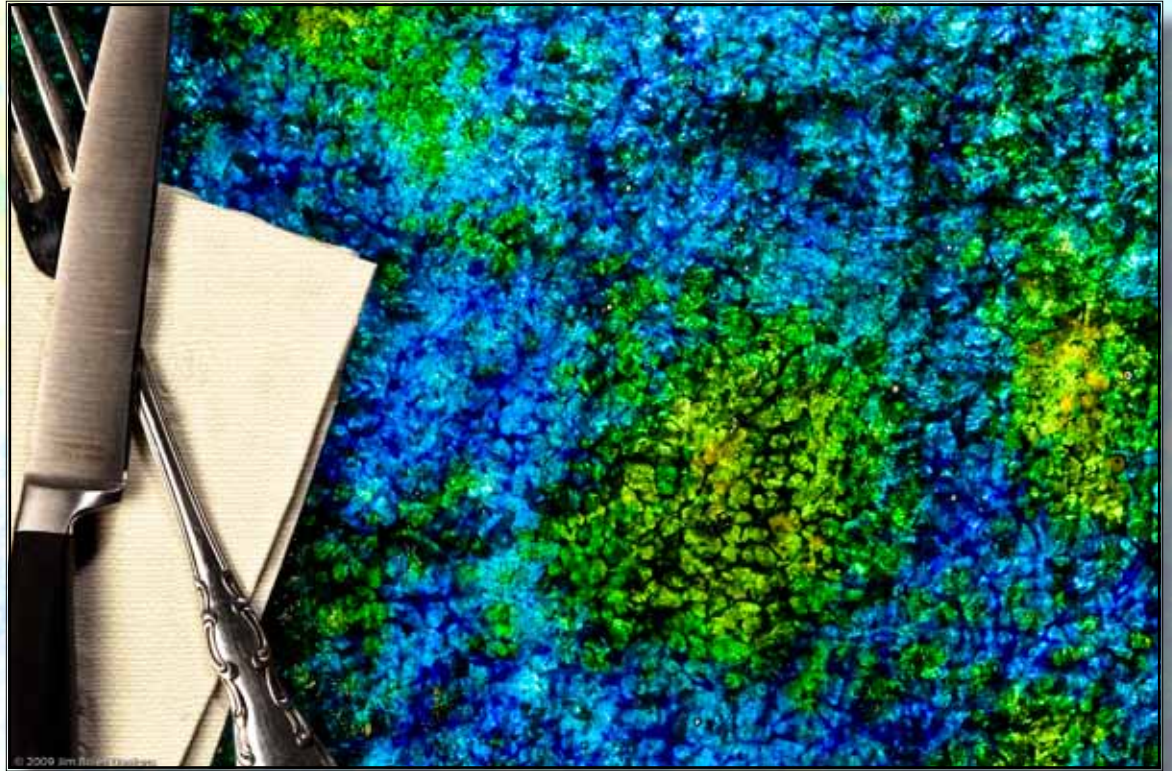

Art Glass Accents

Art Glass Accents are a versatile design choice

- Size and shape made to order, even three dimensional
- Color choices are limitless
- Surface textures from polished to sandy are available
- Designs can range from representational to abstract