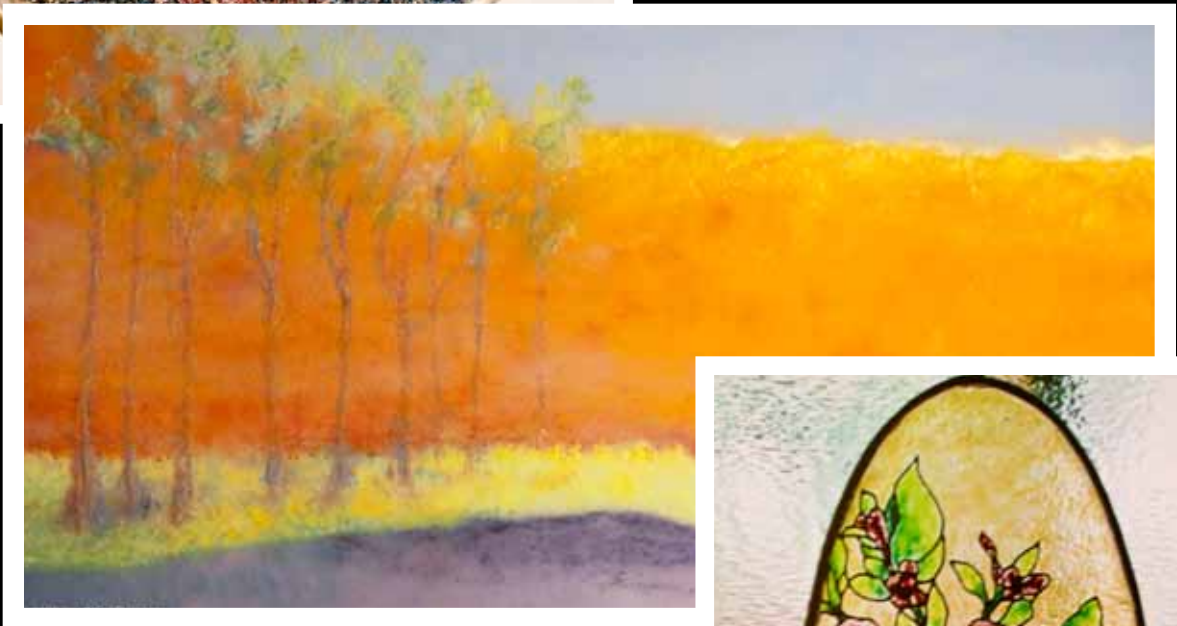

.....jim boles
designs.....

Art Glass Accents
any shape
any pattern
any color

JimBolesDesigns.com
jim@JimBolesDesigns.com
952-388-3762